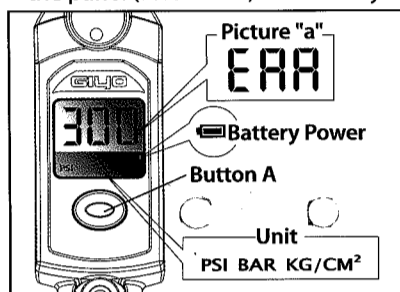

Features

- Hi-tech LCD display panel
- 6063 alum barrel
- Micro-adjust .5-3 psi air-bleeder
- Non-scratch rubber sealed system
- Max. pressure 300 psi
- Foldable hose
- Swivel Head

Digital Gauge Instruction Manual

✓ Button Functions

1. Button "A" → Power/Change units (PSI → BAR → KG/CM²)

✓ Operation Mode

Start-Up

1. Manual start-up → Press Button "A".
2. Automatic start-up → When pressure is above 5 psi the digital gauge will turn on automatically.

Error Message

1. When the pressure is above 300 psi, "ERR" will show in the panel (Picture "a") to remind you.

✓ Battery Replacement

Please replace the new 3V battery (CR2032) when the battery power becomes and flashes. Replace batteries as shown in picture (fig 1).

✓ Shutdown

★ Automatic Shutdown System. The digital gauge will shutdown automatically after 80 seconds when no pressure is detected.

✓ Product Specifications

Digital Gauge & 3V Battery (CR2032)

1. Operation Temperature: -10° C ~ 60° C (degree Celsius)
  -14° F ~ 140° F (degree Fahrenheit)
2. Storage Temperature: -10° C ~ 60° C (degree Celsius)
  -14° F ~ 140° F (degree Fahrenheit)

※ The average battery life depends on the different status of usage and storage.