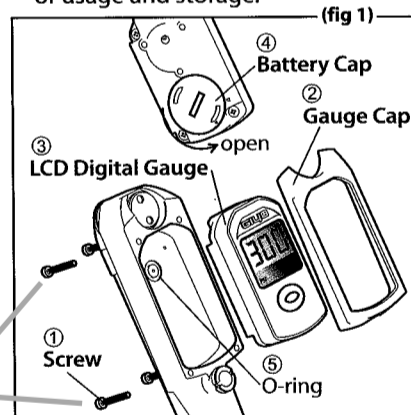

Features

- Hi-tech LCD display panel
- 6063 alum barrel
- Micro-adjust .5-3 psi air-bleeder
- Non-scratch rubber sealed system
- Max. pressure 300 psi
- Foldable hose
- Swivel Head

Digital Gauge Instruction Manual

✓ Shutdown

★ Automatic Shutdown System. The digital gauge will shutdown automatically after 80 seconds when no pressure is detected.

✓ Product Specifications

Digital Gauge & 3V Battery (CR2032)

1. Operation Temperature: -10° C ~ 60° C (degree Celsius)
-14° F ~ 140° F (degree Fahrenheit)
2. Storage Temperature: -10° C ~ 60° C (degree Celsius)
-14° F ~ 140° F (degree Fahrenheit)

※ The average battery life depends on the different status of usage and storage.

Battery Replacement

- ① Unscrew the 4 screws that are on the back of the gauge base
- ② Lift out the gauge cap
- ③ Take out LCD digital gauge
- ④ Open battery cap and replace the new 3V battery (CR2032).
Please note that the positive pole (+) should face towards the battery cap and be inserted correctly.